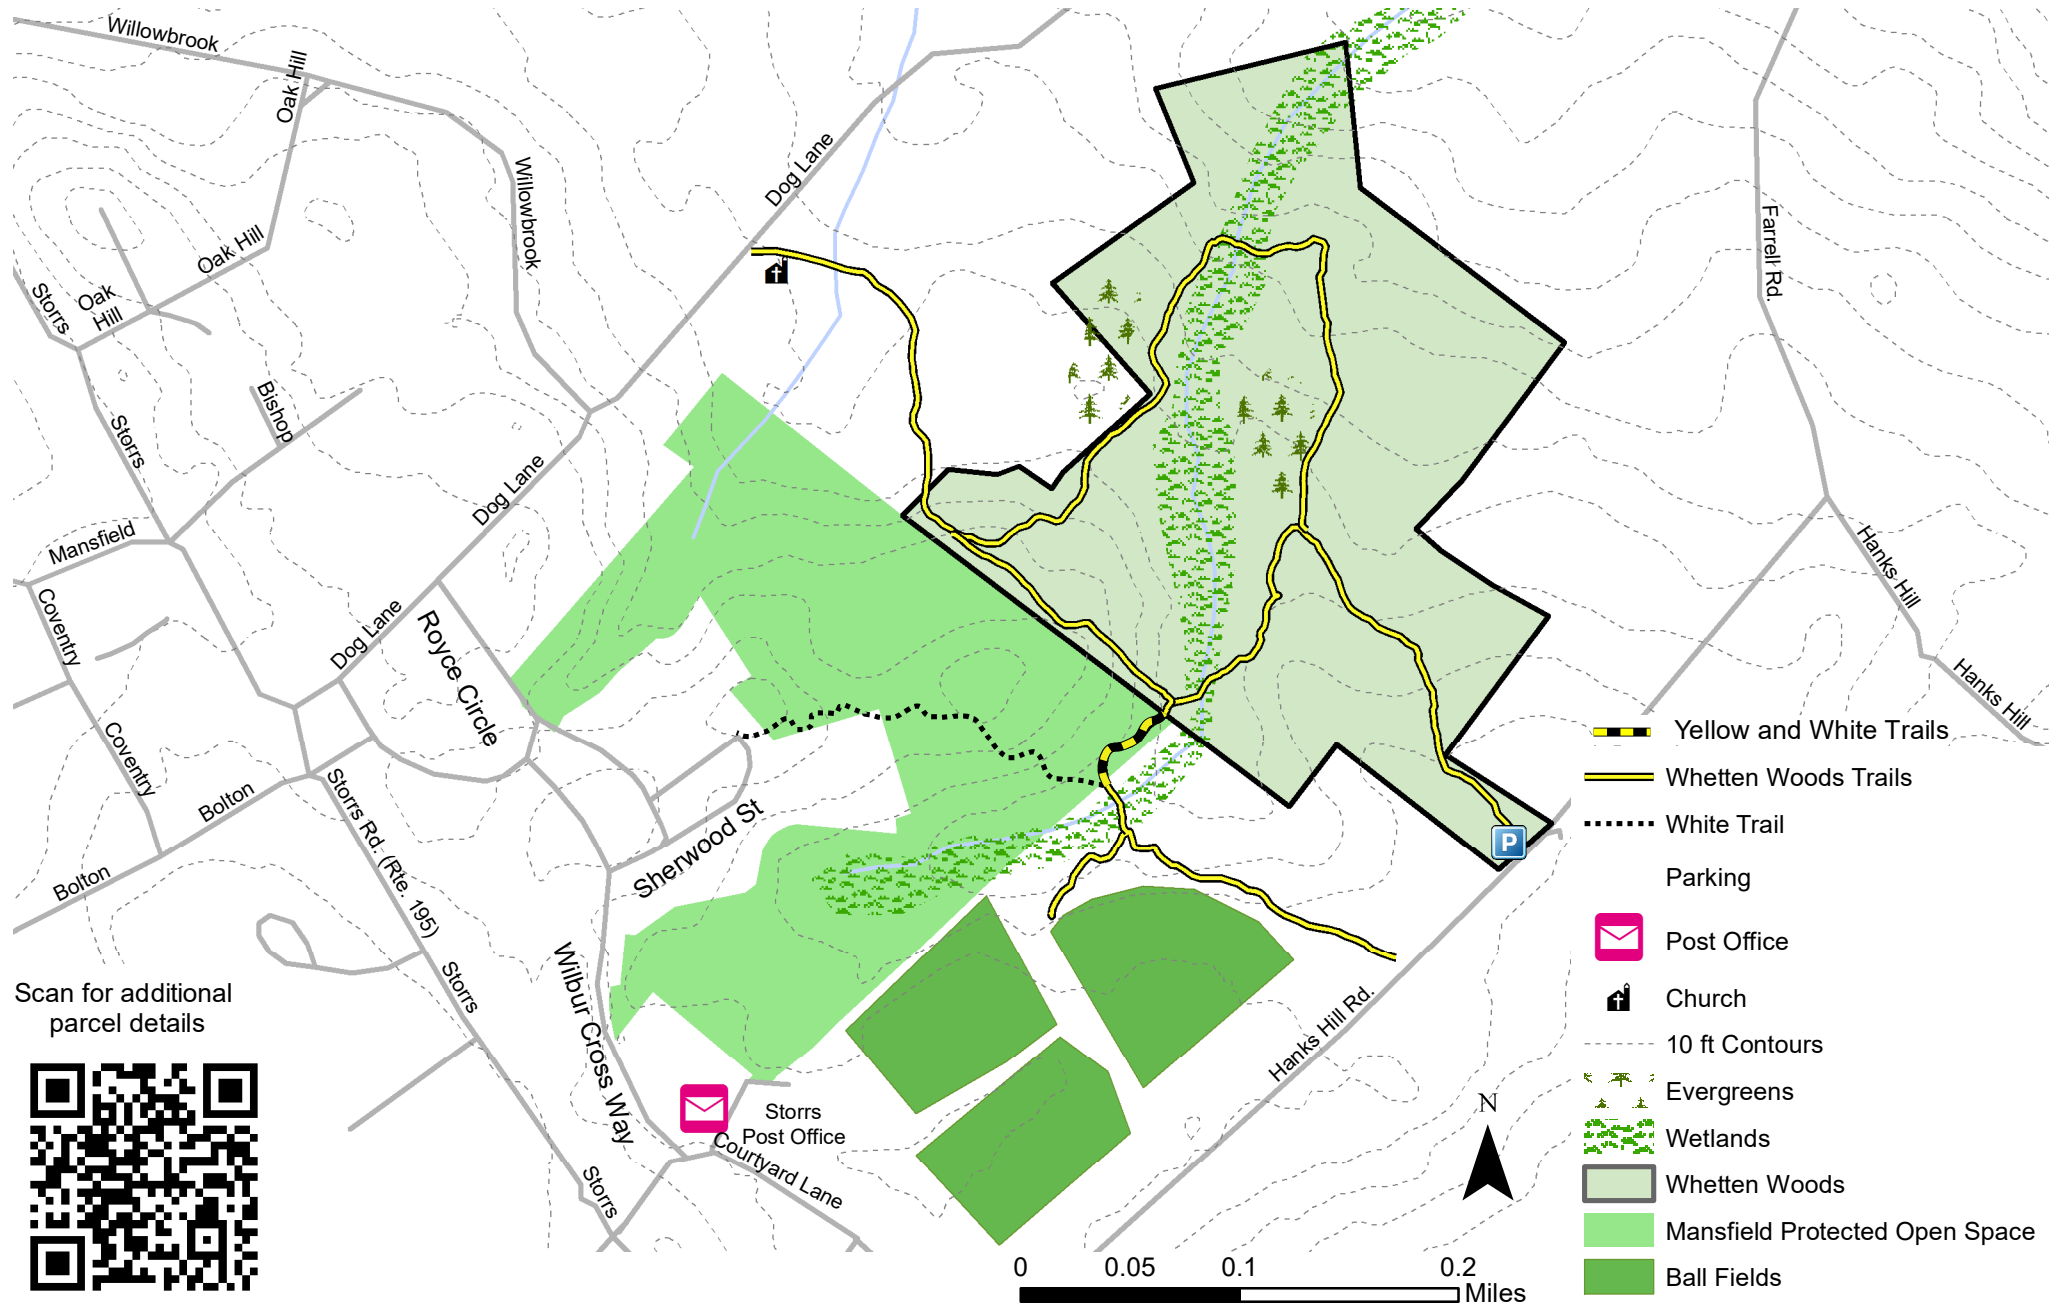

Whetten Woods Preserve

Mansfield, CT

Joshua's Trust

To report a problem, please contact us at: 860 429-9023 or administration@joshuastrust.org

Learn more about the Trust at: joshuastrust.org

Scan for additional parcel details