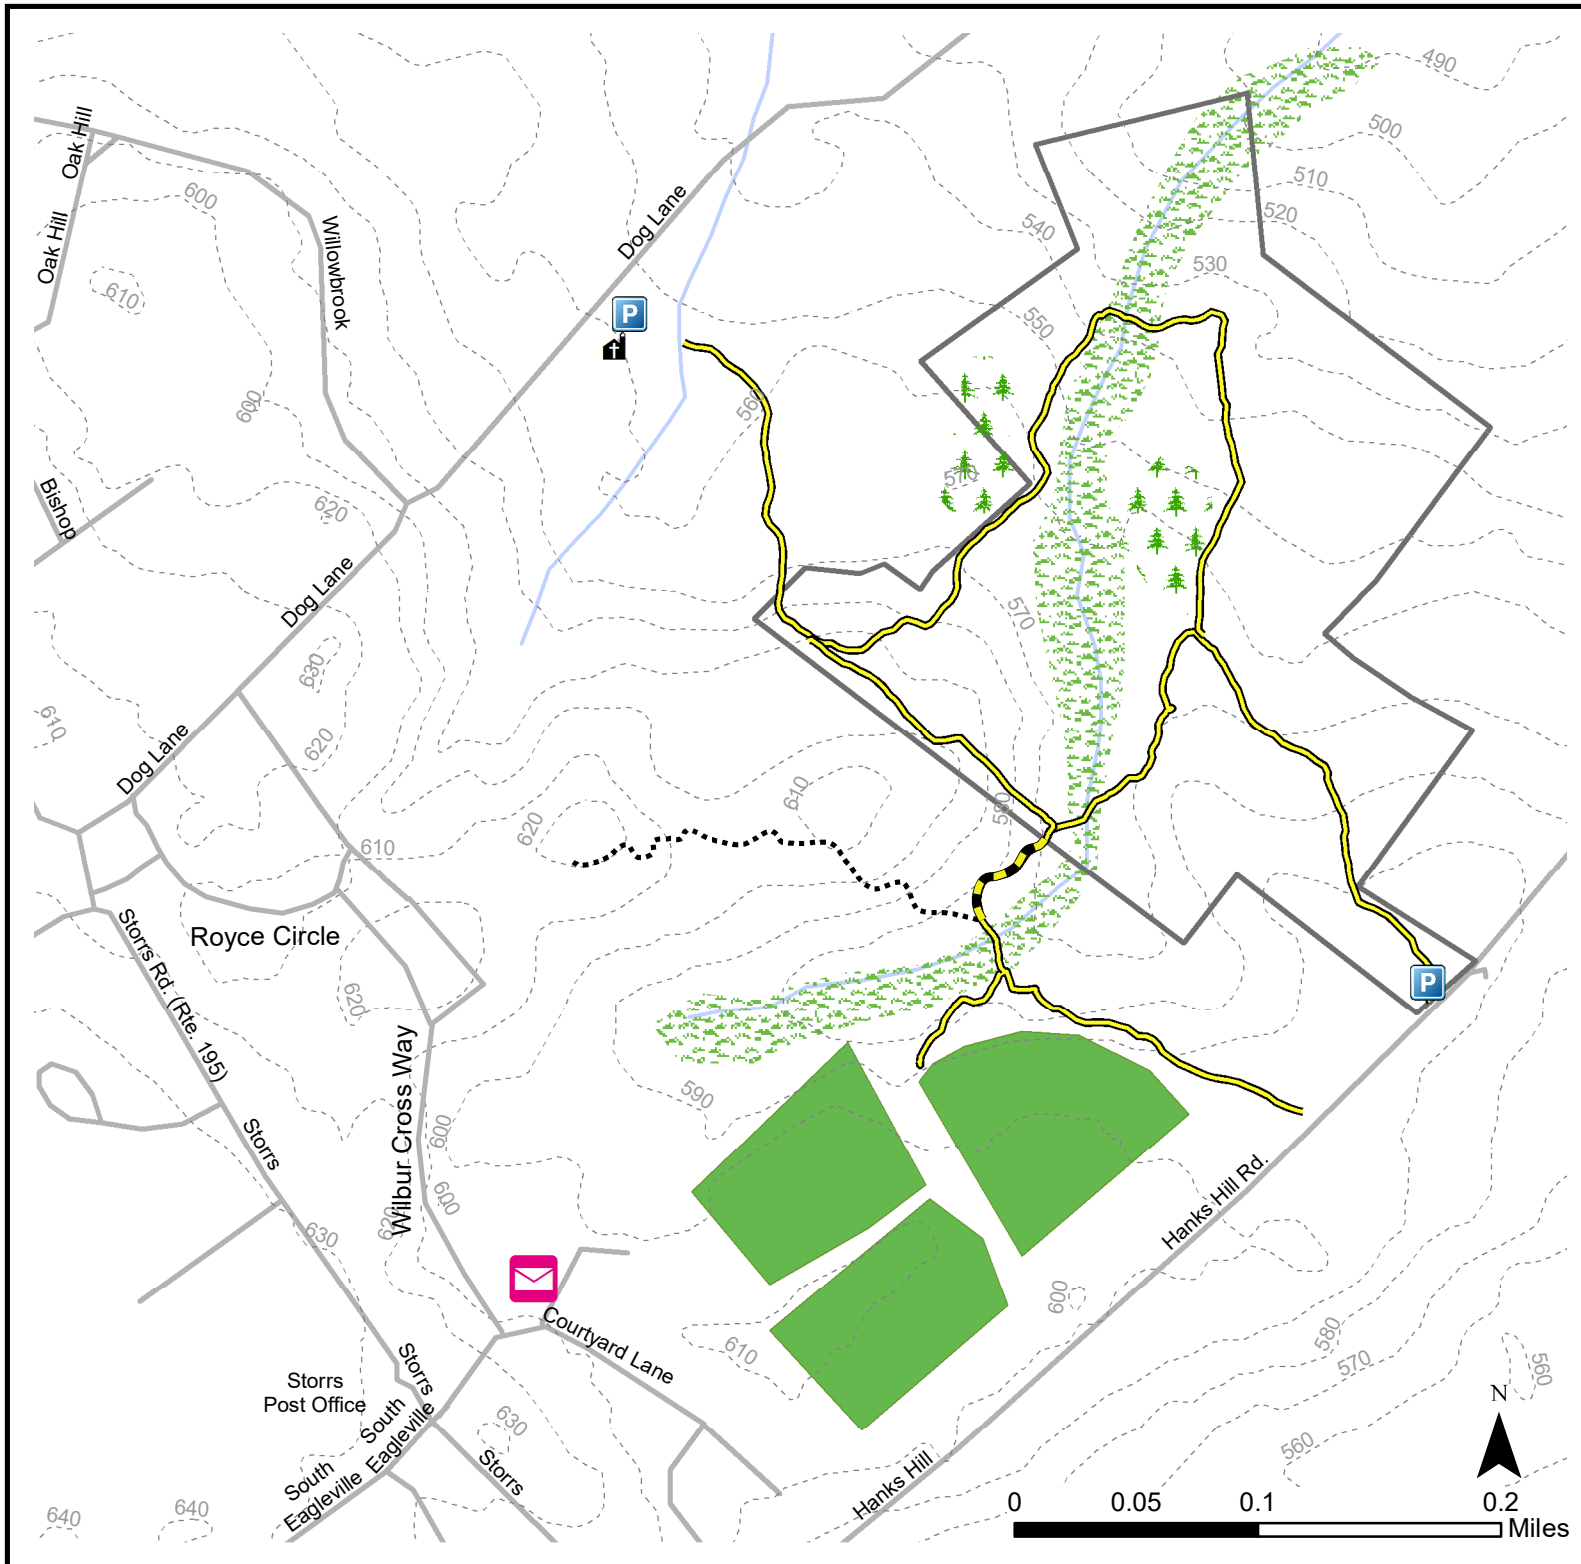

Whetten Woods Preserve

Mansfield, CT

Joshua's Trust
joshuastrust.org

- Parking
- Church
- Post Office
- Whetten Woods Trails
- 10ft Contours
- Evergreens
- Ball Fields
- Whetten Woods
- Swamp

Scan for additional
Joshua's Trust info