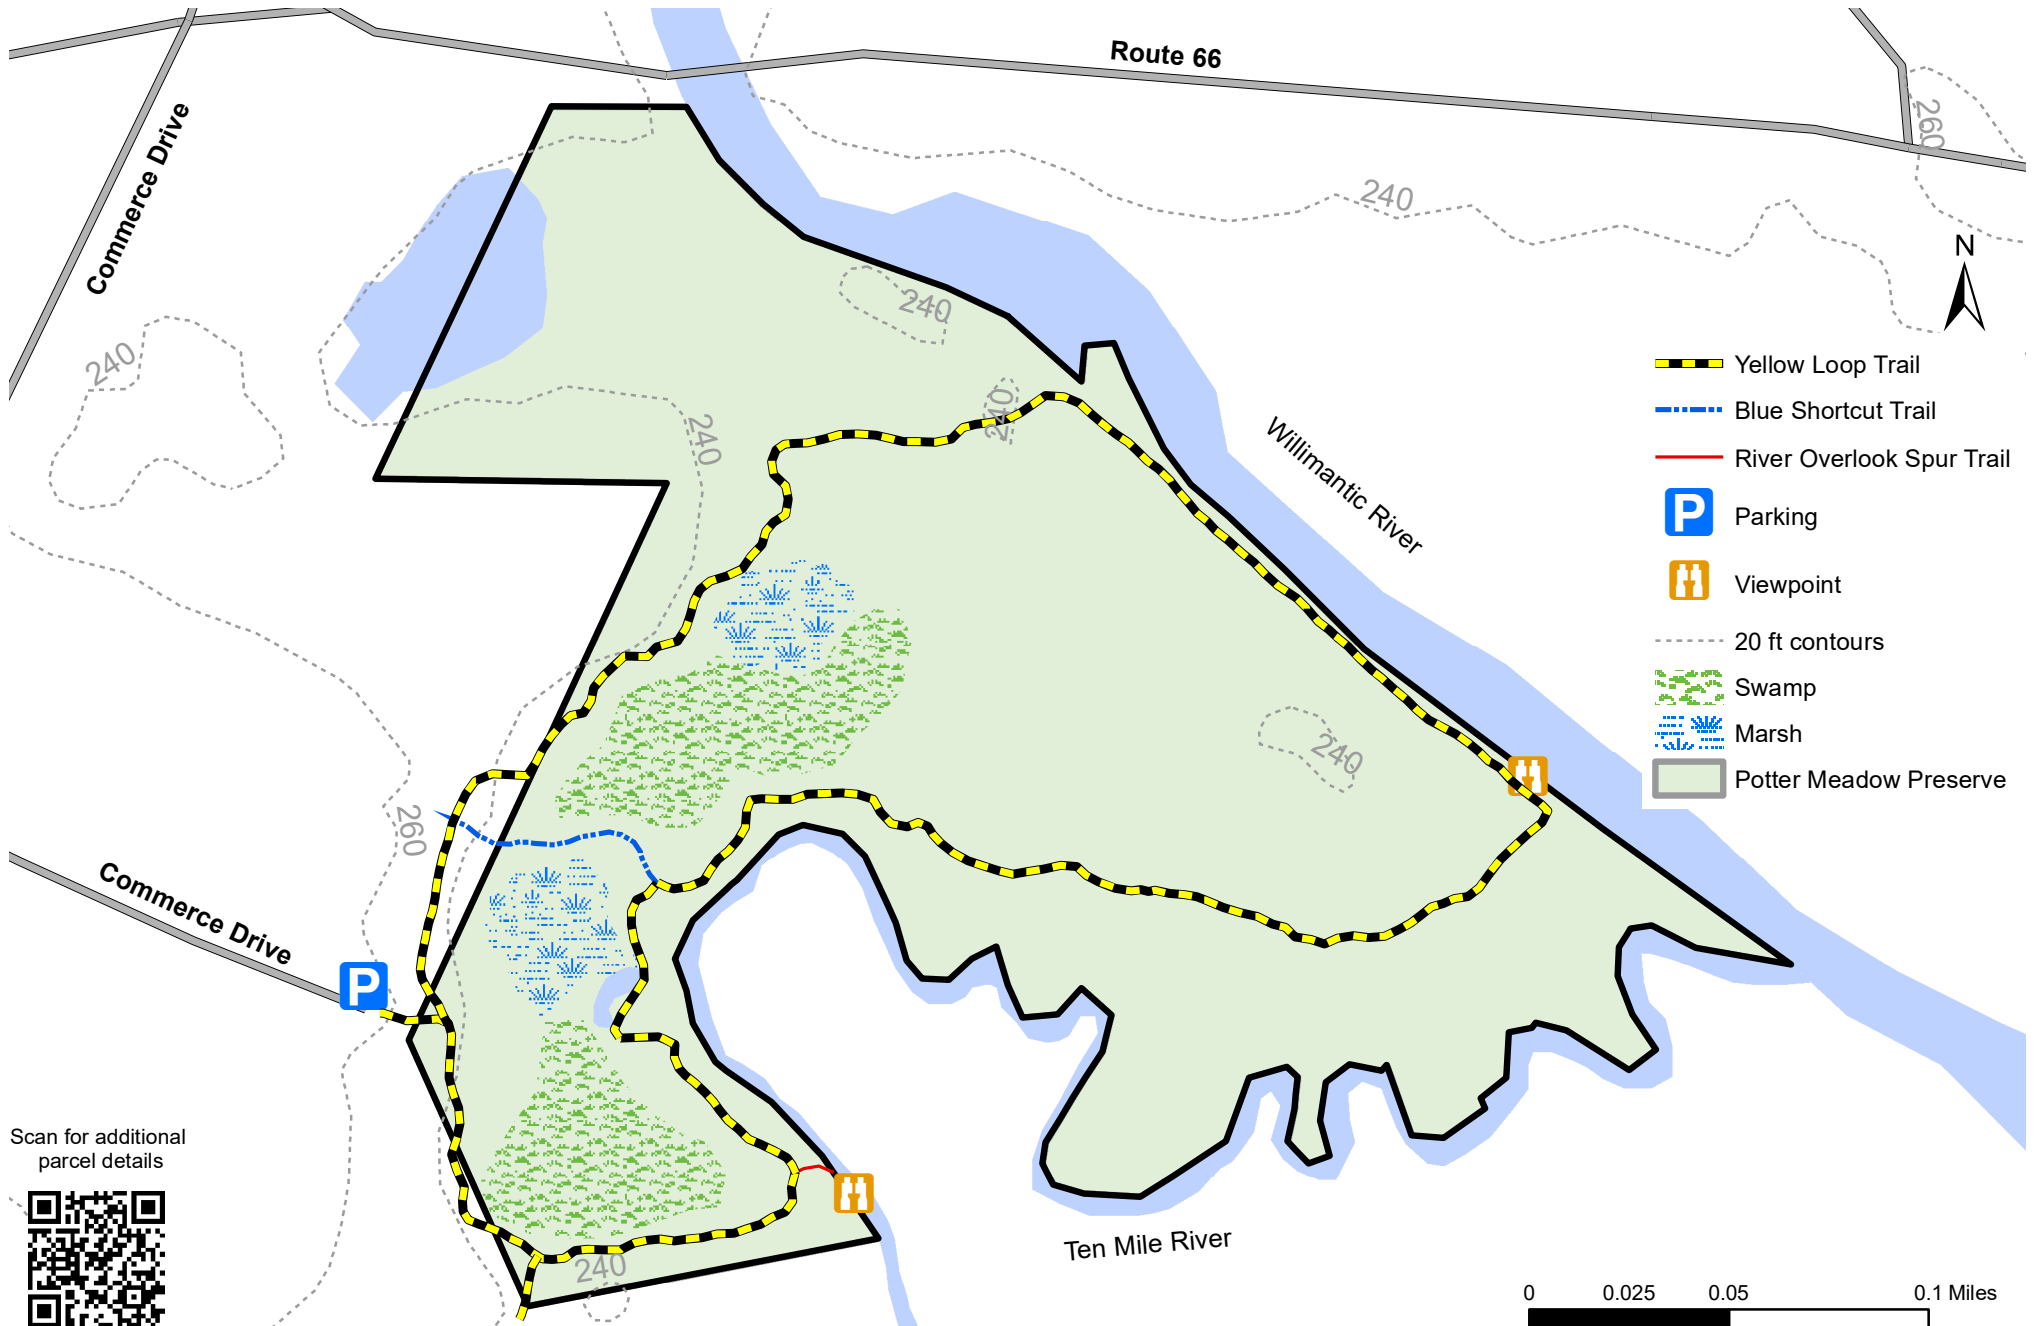

Potter Meadow Preserve

Columbia, CT

To report a problem, please contact us at: 860 429-9023 or administration@joshuastrust.org

Learn more about the Trust at: joshuastrust.org

Scan for additional parcel details