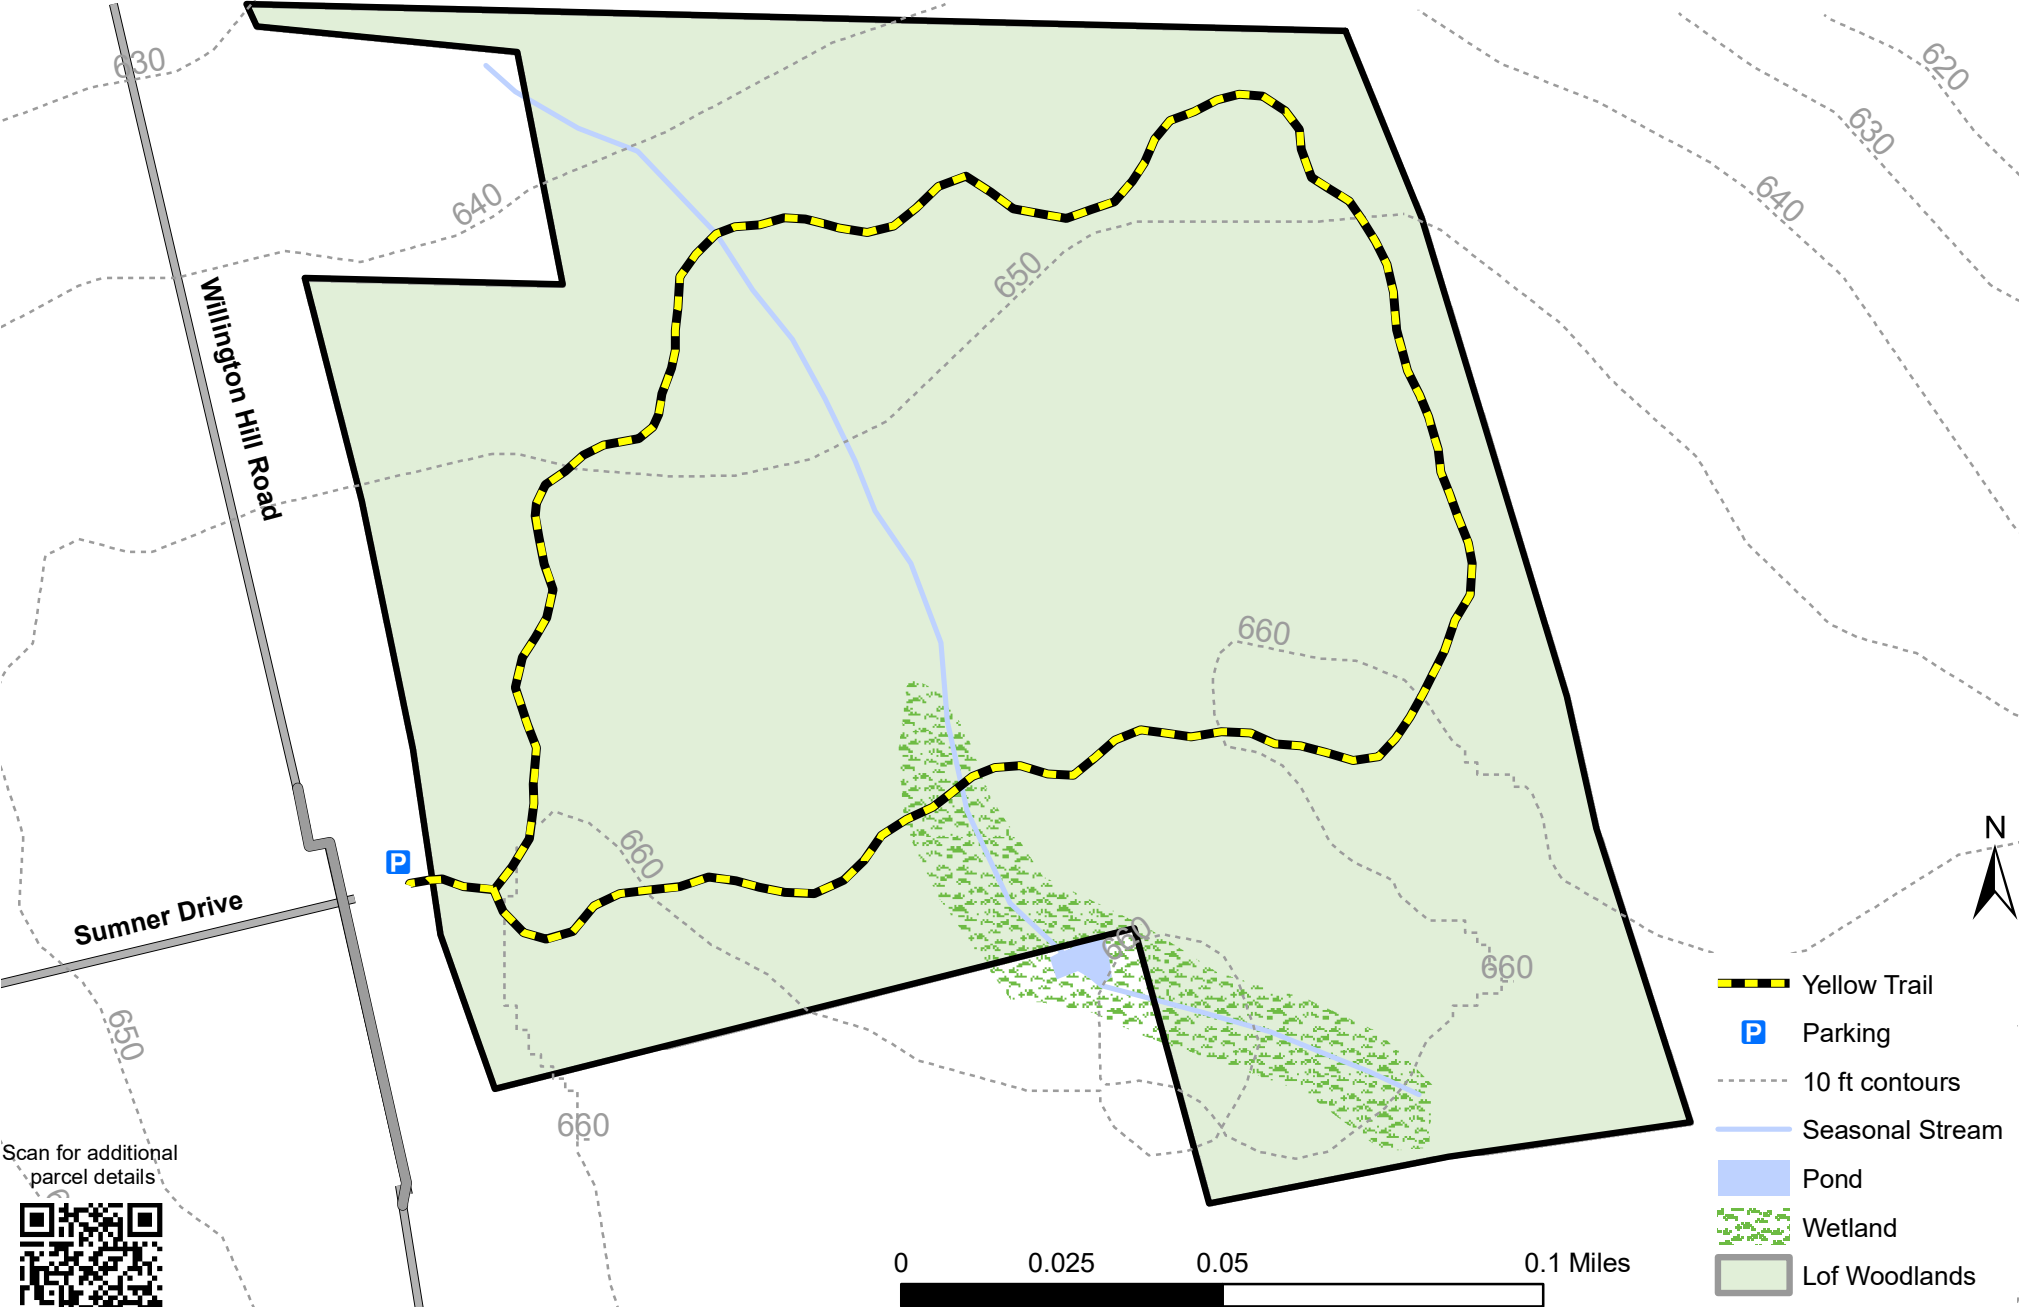

Löf Woodlands

Mansfield, CT

To report a problem, please contact us at: 860 429-9023 or administration@joshuastrust.org

Learn more about the Trust at: joshuastrust.org

Scan for additional parcel details