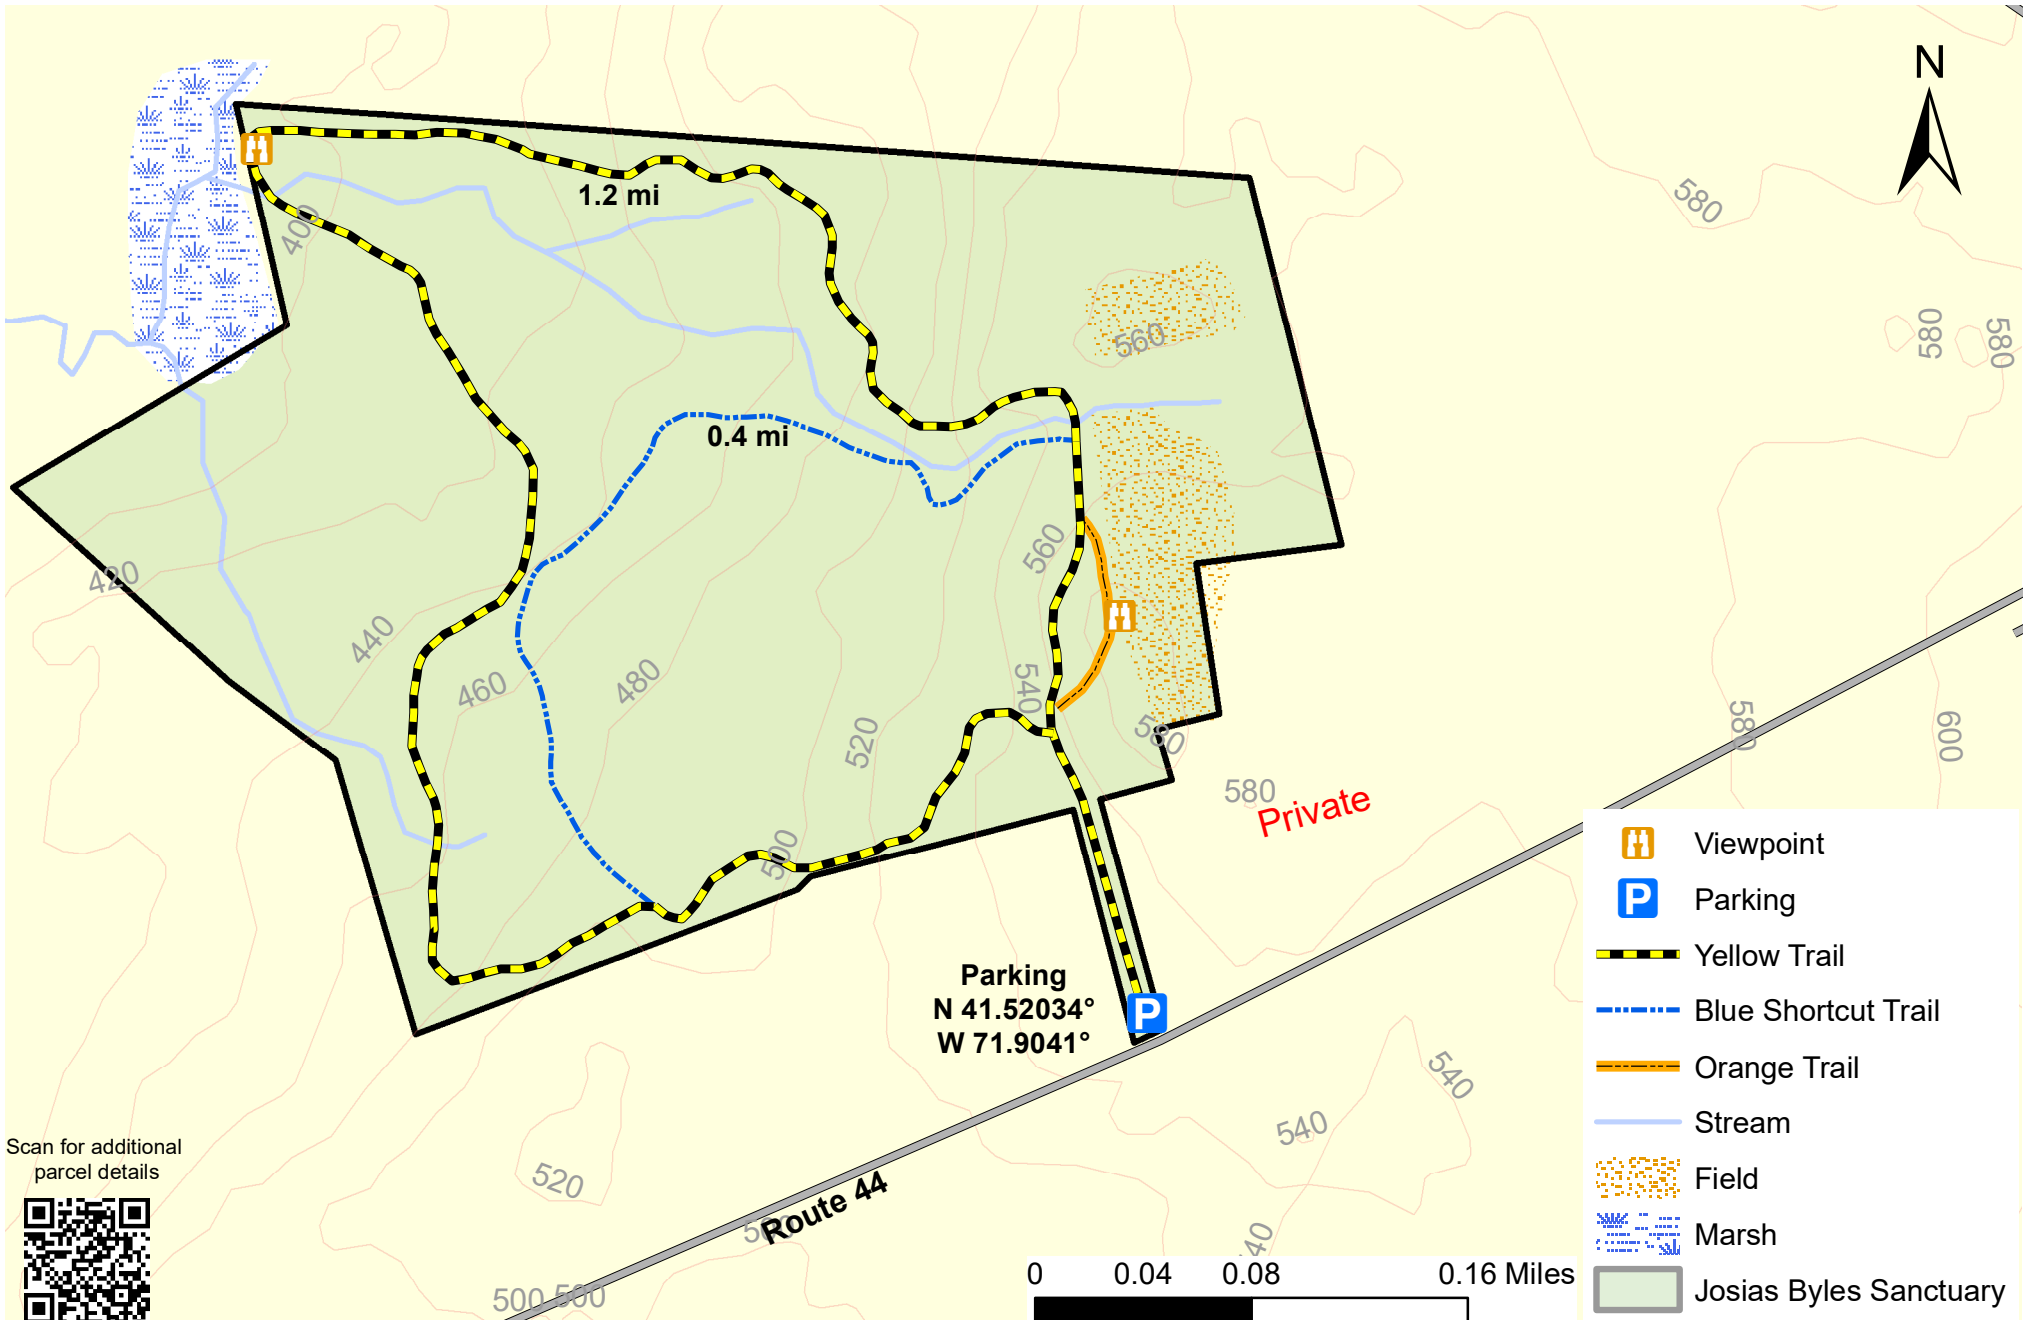

Josias Byles Sanctuary

Ashford, CT

To report a problem, please contact us at: 860 429-9023 or administration@joshuastrust.org

Learn more about the Trust at: joshuastrust.org

Scan for additional parcel details